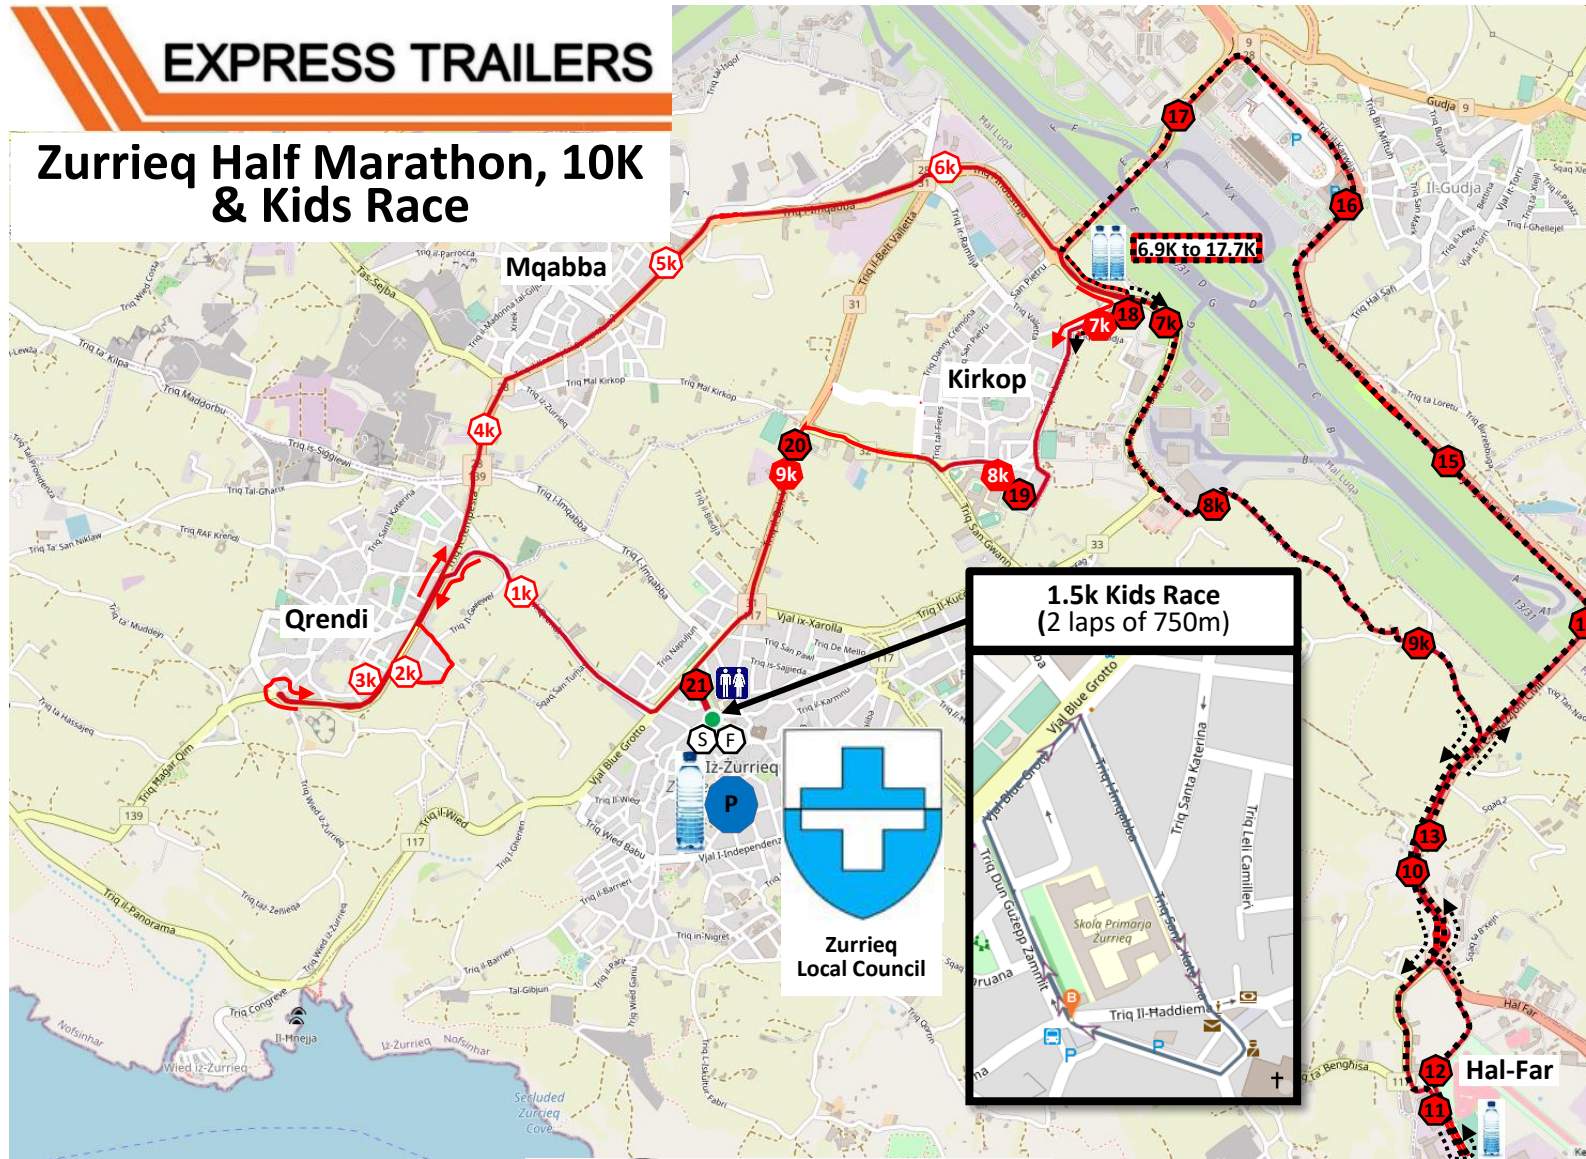

# EXPRESS TRAILERS

## Zurrieq Half Marathon, 10K & Kids Race

**Start & Finish Location:**  
Triq Pietru Pawl Saydon, Zurrieq

**HM Start time:** 0700  
**HM Route elevation:** 136m

**10K Start time:** 0745  
**10K Route elevation:** 74m

**1.5K Start time:** 0945  
**1.5K Route elevation:** 26m

- San Michel HM – 6.7K, 11.5K, 17.8K
- San Michel 10K – 6.7K
- San Michel – Finish
- Powerade – Finish

**HM Route**  
0 to 6.6K    6.6K to 17.4K    16.4K to 21.1K

**10K Route**  
1k    7k

**1.5K Kid's Route**