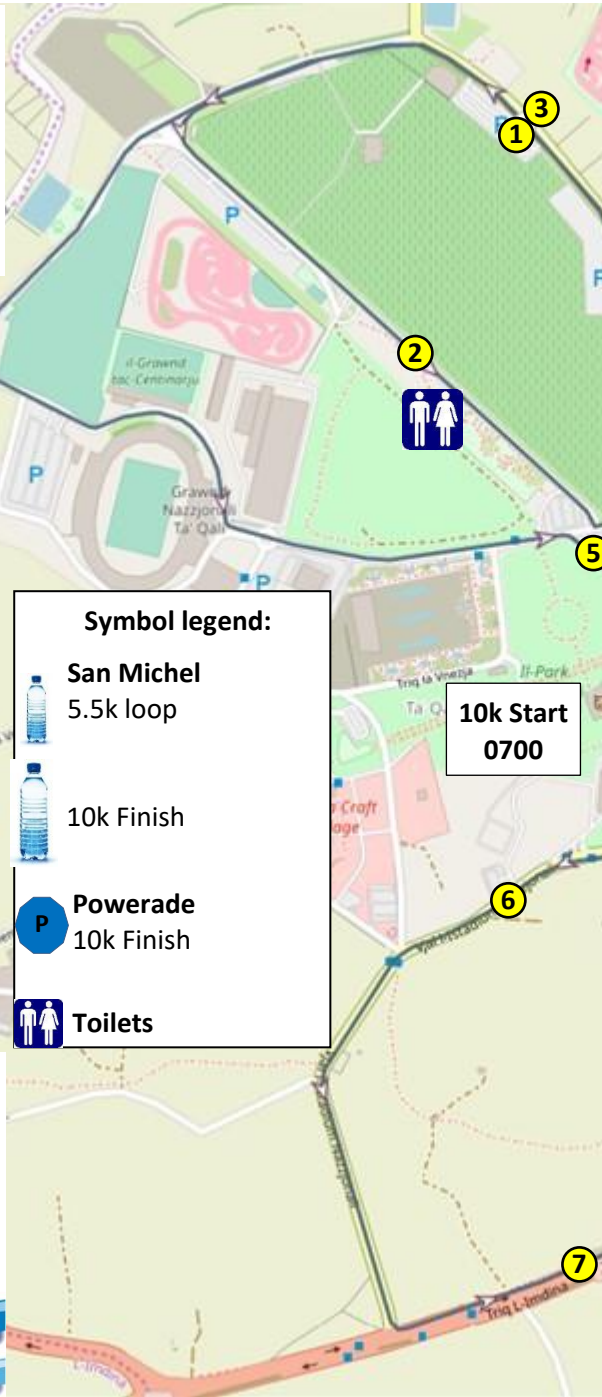

H'Attard 10K

Symbol legend:

- San Michel 5.5k loop
- 10k Finish
- Powerade 10k Finish
- Toilets

10k Start
0700

H'Attard
Local Council