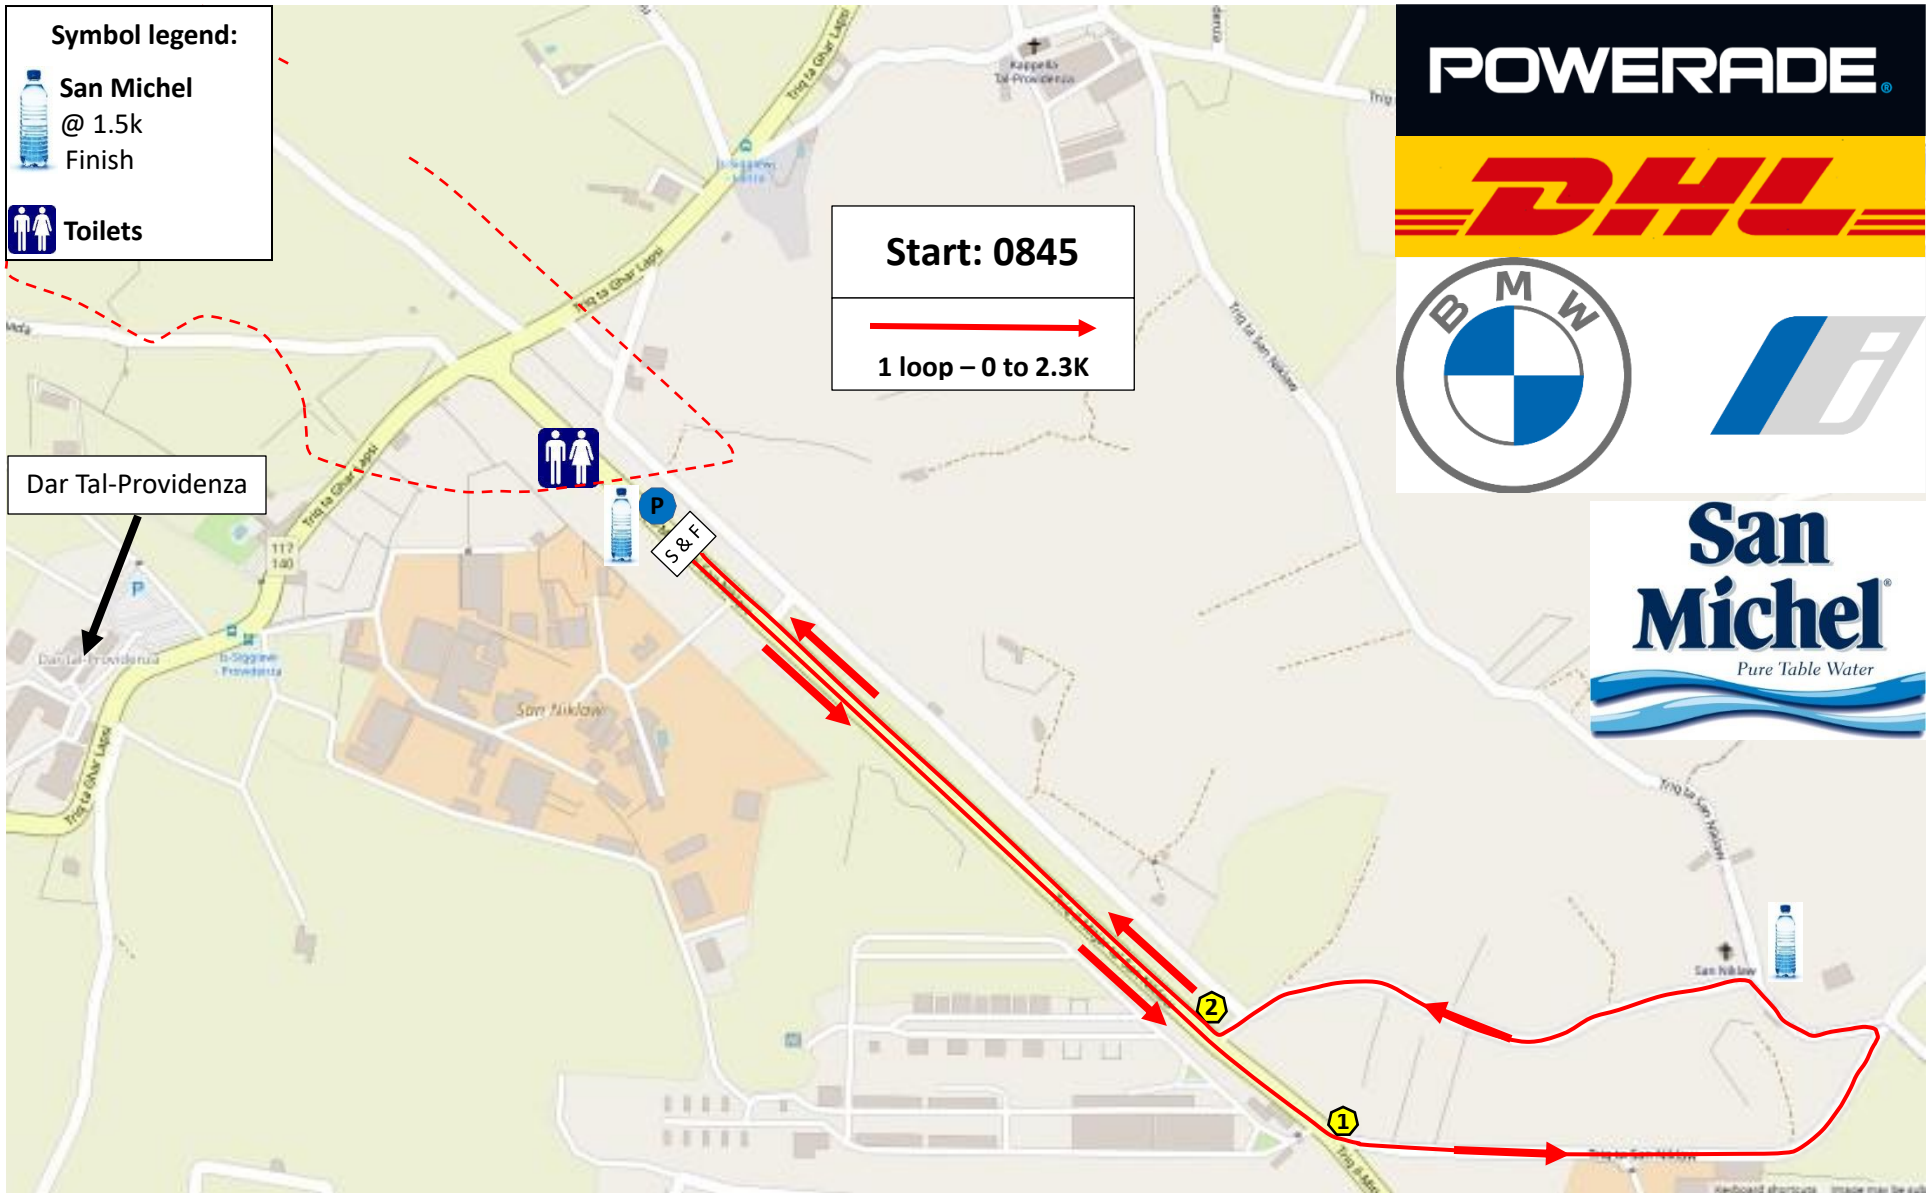

EUROSPORT LRC 10K

Symbol legend:

- San Michel @ 1.5k Finish
- Toilets

Dar Tal-Providenza

POWERADE

DHL

B M W

i

San Michel
Pure Table Water