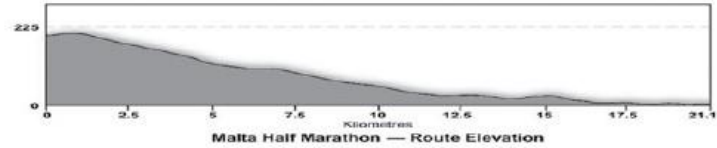

Full Maraton ——— 42.2km

Half Maraton ——— 21.1km

-  Water station
-  Sponge station
-  Powerade station

- Toilets 
- Band 