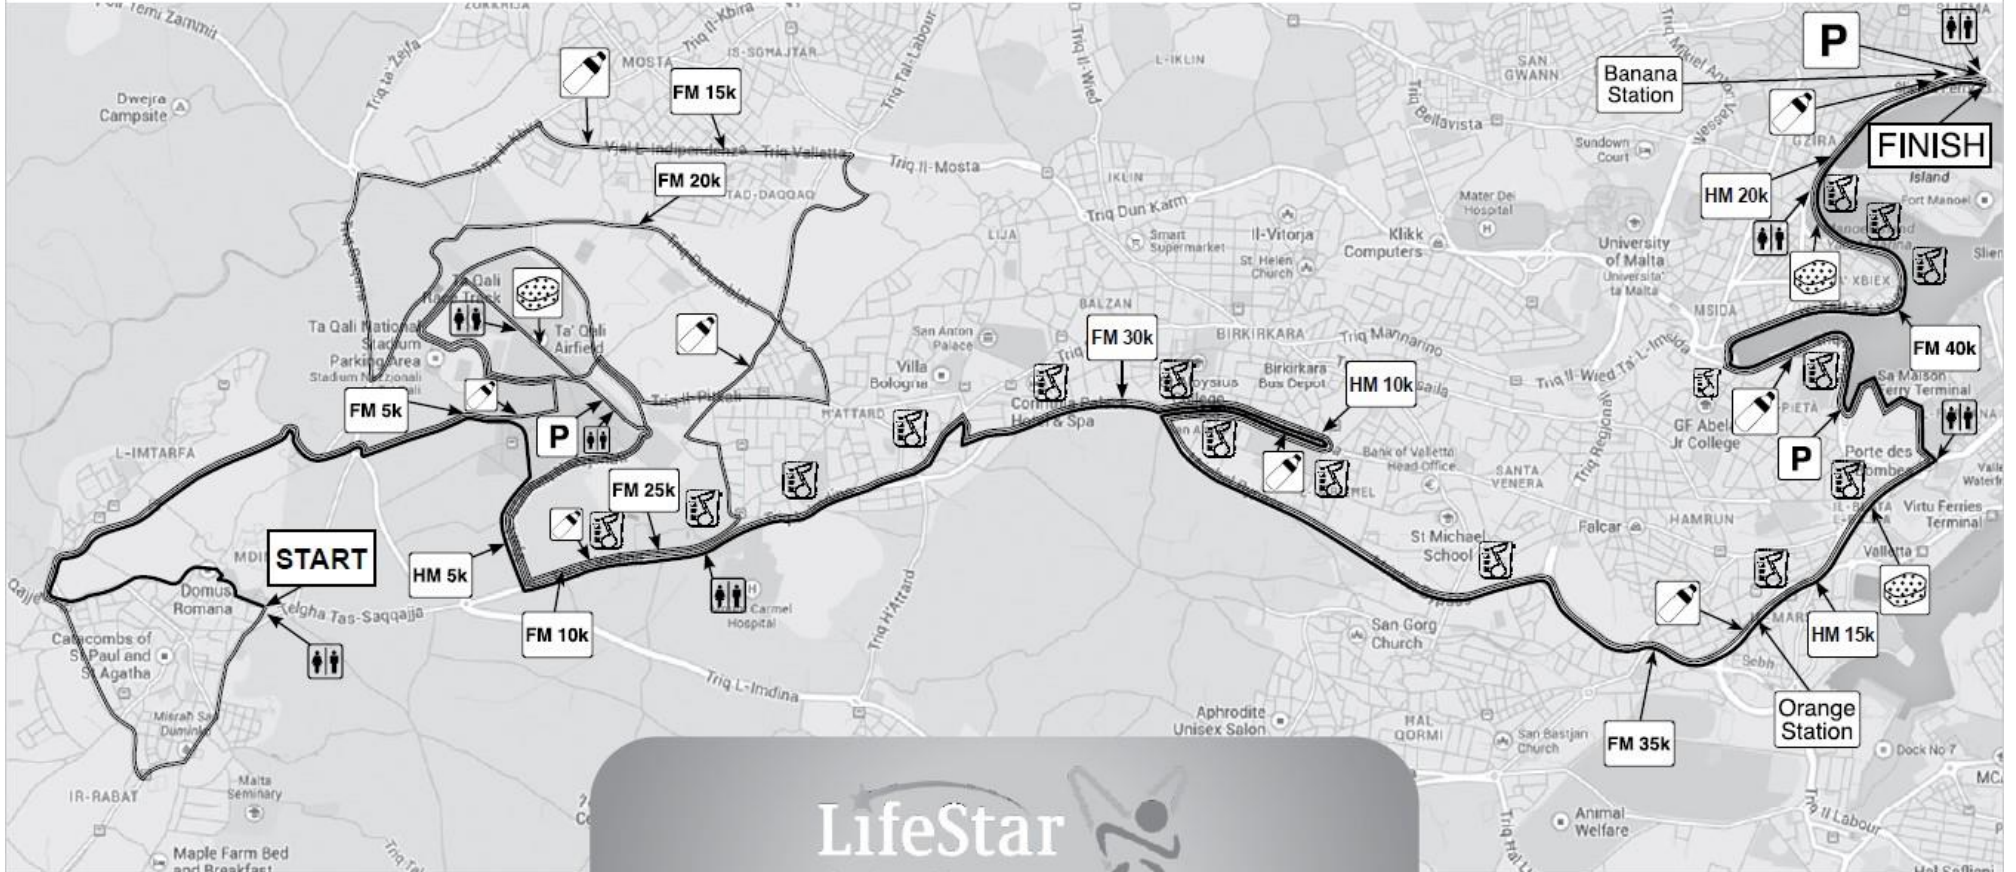

Full Maraton ——— 42.2km

Half Maraton ——— 21.1km

-  Water station
-  Sponge station
-  Powerade station

- Toilets 
- Band 